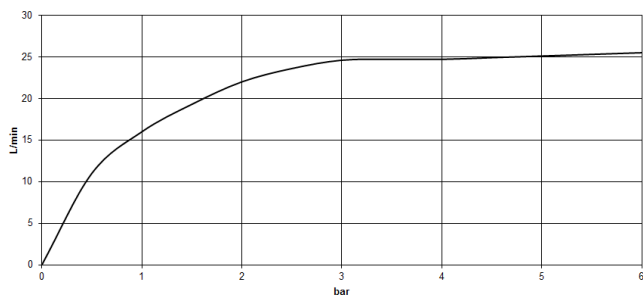

VAIA

Flow rate chart

Codes & Standards

ASME
A112.18.1/CSA
B125.1

California Energy
Commission
(CEC)

VAIA Single-lever bath mixer with stand pipe for free-standing assembly with hand shower set - Chrome

VAIA