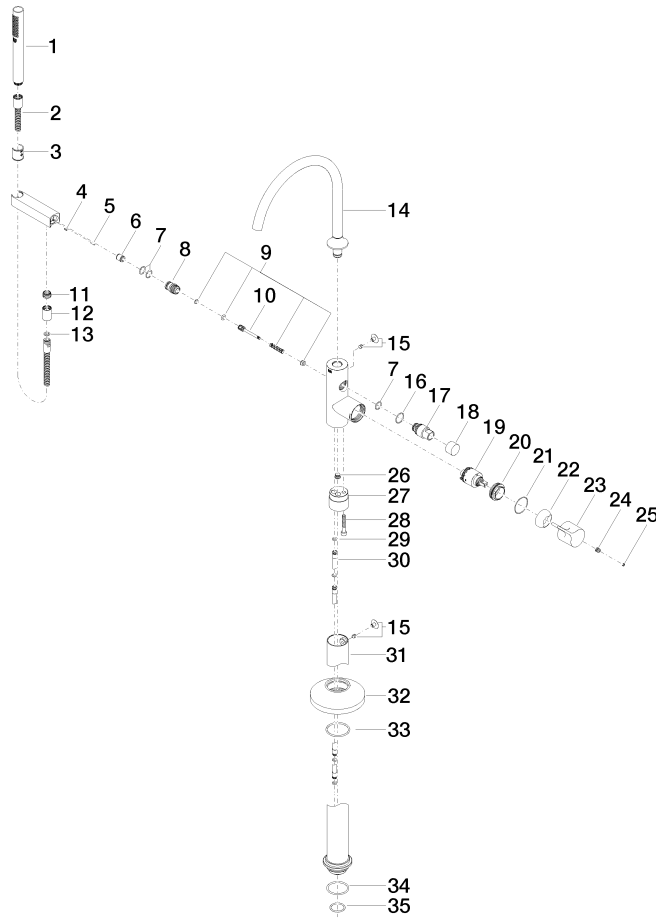

VAIA Single-lever bath mixer with stand pipe for free-standing assembly with hand shower set - Chrome

VAIA

25 863 809

- spout: circular, air-enriched flow
- max. flow 24.6 l/min at 3 bar flow pressure
- Hand shower: COMPACT RAIN, max. flow rate 6.8 l/min (at 3 bar)
- bar-type hand shower with anti-scale system
- 281mm projection
- pivotable spout 360°
- automatic bath/shower diverter
- total height 1057 - 1127 mm
- wall bracket
- stand pipe height 565 - 635 mm
- height up to aerator 925 – 995 mm
- slide-on rosettes Ø 135 mm
- metal shower hose 1250mm with integrated anti-twist protection
- WRAS 2001027

VAIA

25 863 809

VAIA Single-lever bath mixer with stand pipe for free-standing assembly with hand shower set - Chrome

VAIA

25 863 809

Spare parts list

No.	Item Number	Name	Quantity used	Delivery time
1	90 12 11 140 30-00	shower	1	10
2	90 30 02 072 00-00	Metal shower hose 1/2" x 3/8" x 1250 mm - Chrome	1	10
3	09 18 40 118 90	sleeve	1	2
4	09 31 11 058 90	pin	1	2
5	09 31 11 040 90	pin	1	2
6	90 23 01 141 00 90	back-flow preventer	1	2
7	90 14 10 010 00 90	seal	3	2
8	09 24 03 153 20-00	nipple	1	10
9	90 16 02 023 00 90	spring	1	2
10	09 31 09 102 20-00	pull-rod	1	10
11	09 24 03 069 90	nipple	1	2
12	90 21 02 069 00-00	cover	1	10
13	90 14 20 026 00 90	seal	1	2
14	90 28 22 327 00-00	spout	1	10
15	04 31 20 036 00 90	plug	2	2
16	09 14 10 112 90	seal	1	2
17	09 21 34 081 20-00	nipple	1	10
18	09 20 88 002-00	handle	1	10
19	90 15 05 039 00 90	cartridge	1	2
20	09 24 04 298 90	nut	1	2
21	09 14 10 037 90	seal	1	2
22	09 28 30 036-00	cover	1	10
23	09 20 80 022-00	handle	1	10
24	90 31 11 030 00 90	pin	1	2
25	90 31 20 087 00-00	plug	1	10
26	04 31 20 039 11 90	plug	1	2
27	09 24 03 152 20-00	adaptor	1	10
28	09 30 30 111 90	screw	1	2
29	09 14 10 139 90	seal	2	2
30	04 28 22 025 00 90	connection	2	2
31	04 28 22 030 00-00	pipe	1	10
32	09 27 80 022-00	rosette	1	10
33	90 14 10 129 00 90	seal	1	2
34	09 14 10 084 90	seal	1	2
35	09 14 10 018 90	seal	1	2