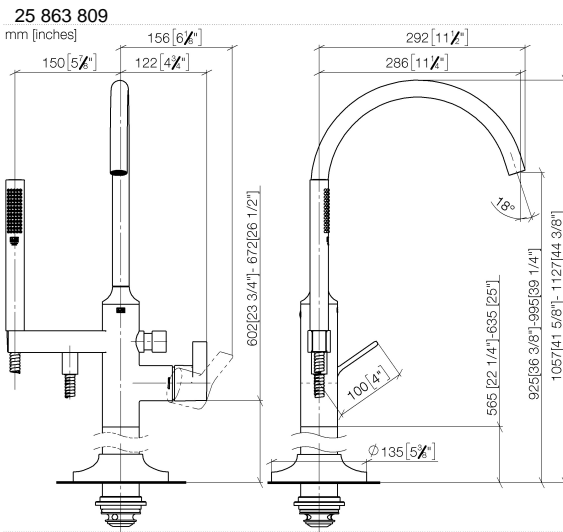

VAIA Single-lever bath mixer with stand pipe for free-standing assembly with hand shower set - Chrome

VAIA

25 863 809

- spout: circular, air-enriched flow
- max. flow 24.6 l/min at 3 bar flow pressure
- Hand shower: COMPACT RAIN, max. flow rate 6.8 l/min (at 3 bar)
- bar-type hand shower with anti-scale system
- 281mm projection
- pivotable spout 360°
- automatic bath/shower diverter
- total height 1057 - 1127 mm
- wall bracket
- stand pipe height 565 - 635 mm
- height up to aerator 925 – 995 mm
- slide-on rosettes Ø 135 mm
- metal shower hose 1250mm with integrated anti-twist protection
- WRAS 2001027

Required miscellaneous

- Concealed floor mounting -**
- max. recess depth 150 mm
 - min. recess depth 80 mm

35 949 970-90
0010

VAIA Single-lever bath mixer with stand pipe for free-standing assembly with hand shower set - Chrome

VAIA

Flow rate chart

Codes & Standards

ASME
A112.18.1/CSA
B125.1

California Energy
Commission
(CEC)

VAIA Single-lever bath mixer with stand pipe for free-standing assembly with hand shower set - Chrome

VAIA